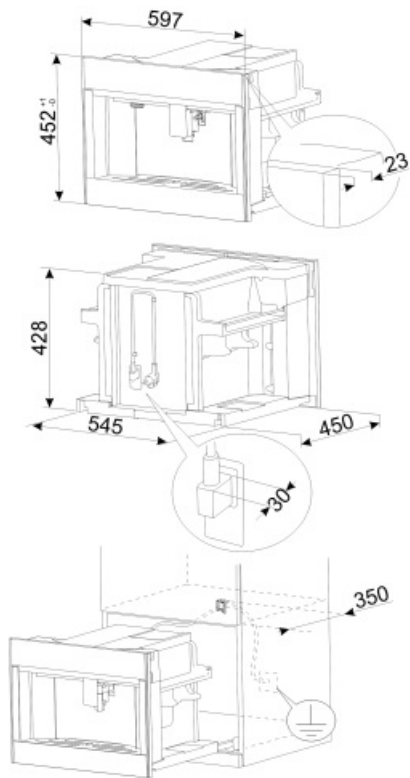

## Technical Features

Coffee granules compartment	Yes	Cup holder	Yes, warmed
Ground coffee compartment	Yes	Heating system	Thermoblock + Steamer
Removable water container	Yes	Grinder	Semiprofessional stainless steel conical grinder
Used coffee waste container	Yes (14 single, 7 double)	Pump pressure	15 bar
Height-adjustable coffee spout	Yes, 85-142 mm	Water container capacity	2.40 l
Steam dispenser	Yes	Coffee granule container capacity	350 g
Drip tray	Yes	Light Type	LED
Removable milk jug	Yes	Lights	4
Thermal carafe	Yes, stainless steel 0,5 L with autoclean system	Installation	On telescopic guides with soft closing

## Logistic Information

Width (mm)	595 mm	Height (mm)	455 mm
Depth (mm)	470 mm		