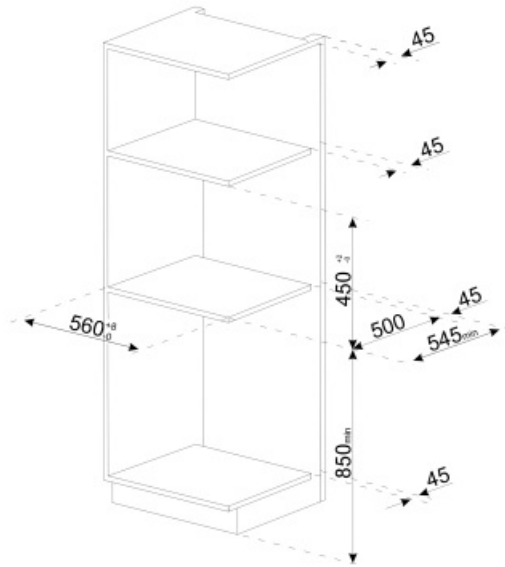

## Technical Features

Coffee granules compartment	Yes	Cup holder	Yes, warmed
Ground coffee compartment	Yes	Heating system	Thermoblock + Steamer
Removable water container	Yes	Grinder	Semiprofessional stainless steel conical grinder
Used coffee waste container	Yes (14 single, 7 double)	Pump pressure	15 bar
Height-adjustable coffee spout	Yes, 85-142 mm	Water container capacity	2.40 l
Steam dispenser	Yes	Coffee granule container capacity	350 g
Drip tray	Yes	Light Type	LED
Removable milk jug	Yes	Lights	4
Thermal carafe	Yes, stainless steel 0,5 L with autoclean system	Installation	On telescopic guides with soft closing

## Logistic Information

Width (mm)	595 mm	Height (mm)	455 mm
Depth (mm)	470 mm		